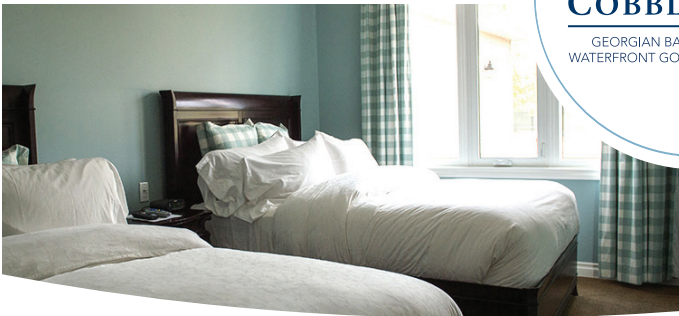

Winter Play & Stay

Available November 2016 - April 2017

THERE IS NO LONGER AN "OFF-SEASON" AT COBBLE BEACH!

Don't put your golf clubs away this winter; even when the fairways are covered with snow and ice you can still enjoy a round of golf! Cobble Beach offers an indoor golf facility with a new state of the art and highly accurate HD golf simulator. Spend some time practicing on the "range" or explore one of 14 courses. New this year, you can play the Cobble Beach course! Book today and experience the breathtaking beauty of a Cobble Beach winter while hiking or snowshoeing up to 18 kms of groomed trails one day, and the exhilaration of the perfect round the next!

Ask about our new gas fireplaces in select cottages.

INN WINTER PLAY & STAY

$114-170* *pp/pn/db*

All 10 inn rooms are priced separately.
Call for further details.

THIS PACKAGE INCLUDES:

- One night stay for two
- Two hours of simulator time
- Snowshoe rentals (based on availability)
- Grab & Go Breakfast for two

COTTAGE WINTER PLAY & STAY

$120* *pp/pn/qd*

Each cottage features two bedrooms, two washrooms,
living room and a wet bar. Call for further details.

THIS PACKAGE INCLUDES:

- One night stay for four
- Four hours of simulator time
- Snowshoe rentals (based on availability)
- Grab & Go Breakfast for four

1.888.278.8112 | CobbleBeach.com

*Packages are based on double occupancy in suites and quad occupancy in cottages. Rates change based on inn suite, do not include applicable taxes or gratuities. All rates are subject to change without notice. Advance simulator reservations required to guarantee availability. Additional simulator hours can be booked at a discounted rate of $44.00 plus HST per hour.

COBBLE BEACH

GEORGIAN BAY'S EXTRAORDINARY
WATERFRONT GOLF RESORT COMMUNITY